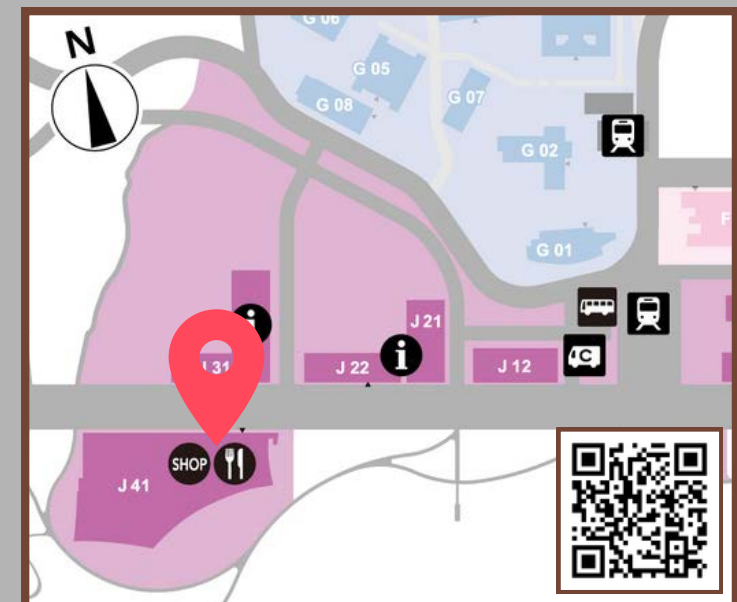

## CAMPUS HELP DESK

- ① **KAWAUCHI NORTH** 2F, Education and Student Support Center, East (A01)
- ② **KAWAUCHI SOUTH** International OASIS, New Humanities Building (C14)
- ③ **AOBAYAMA EAST** 3F, School of Engineering Center Hall (C01)
- ④ **AOBAYAMA NEW** Entrance of Aobayama Commons (J41)

① **KAWAUCHI NORTH**

② **KAWAUCHI SOUTH**

③ **AOBAYAMA EAST**

④ **AOBAYAMA NEW**